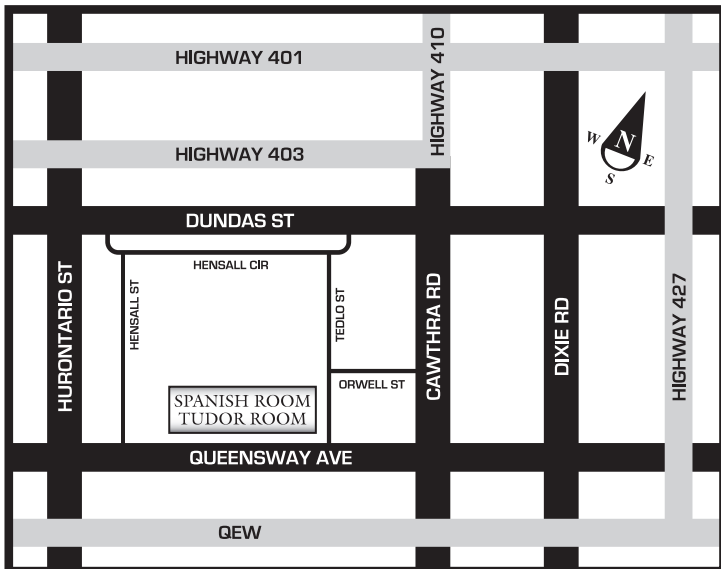

SPANISH ROOM & TUDOR ROOM

North Side of Queensway Ave.
Between Hurontario St. & Cawthra Rd.

505 Queensway Ave. E., Unit 12
Mississauga, ON. L5A 4B4

SPANISH ROOM & TUDOR ROOM

North Side of Queensway Ave.
Between Hurontario St. & Cawthra Rd.

505 Queensway Ave. E., Unit 12
Mississauga, ON. L5A 4B4

SPANISH ROOM & TUDOR ROOM

North Side of Queensway Ave.
Between Hurontario St. & Cawthra Rd.

505 Queensway Ave. E., Unit 12
Mississauga, ON. L5A 4B4

SPANISH ROOM & TUDOR ROOM

North Side of Queensway Ave.
Between Hurontario St. & Cawthra Rd.

505 Queensway Ave. E., Unit 12
Mississauga, ON. L5A 4B4