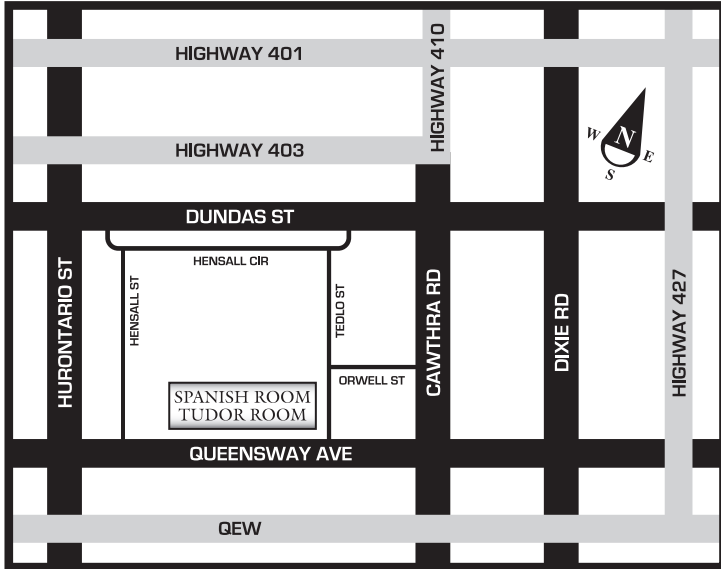

SPANISH ROOM & TUDOR ROOM

North Side of Queensway Ave.
Between Hurontario St. & Cawthra Rd.

505 Queensway Ave. E., Unit 12
Mississauga, ON. L5A 4B4

SPANISH ROOM & TUDOR ROOM

North Side of Queensway Ave.
Between Hurontario St. & Cawthra Rd.

505 Queensway Ave. E., Unit 12
Mississauga, ON. L5A 4B4

SPANISH ROOM & TUDOR ROOM

North Side of Queensway Ave.
Between Hurontario St. & Cawthra Rd.

505 Queensway Ave. E., Unit 12
Mississauga, ON. L5A 4B4

SPANISH ROOM & TUDOR ROOM

North Side of Queensway Ave.
Between Hurontario St. & Cawthra Rd.

505 Queensway Ave. E., Unit 12
Mississauga, ON. L5A 4B4