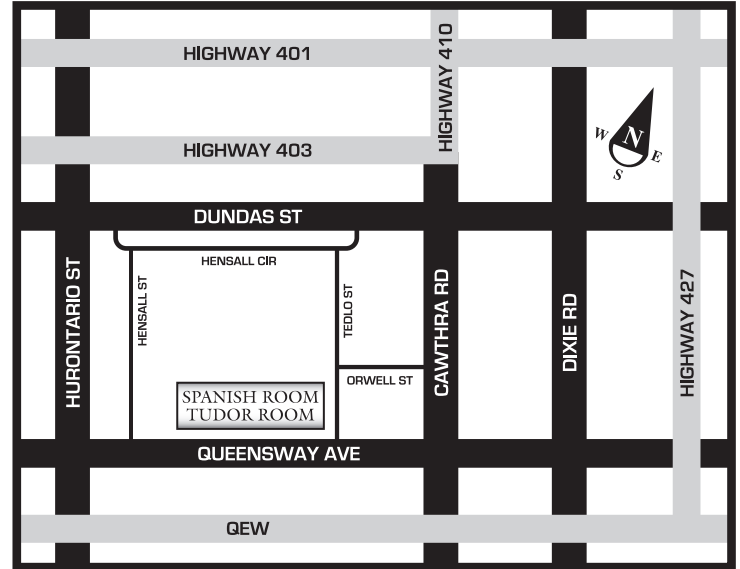

SPANISH ROOM & TUDOR ROOM

North Side of Queensway Ave.
Between Hurontario St. & Cawthra Rd.

505 Queensway Ave. E., Unit 12
Mississauga, ON. L5A 4B4

SPANISH ROOM & TUDOR ROOM

North Side of Queensway Ave.
Between Hurontario St. & Cawthra Rd.

505 Queensway Ave. E., Unit 12
Mississauga, ON. L5A 4B4

SPANISH ROOM & TUDOR ROOM

North Side of Queensway Ave.
Between Hurontario St. & Cawthra Rd.

505 Queensway Ave. E., Unit 12
Mississauga, ON. L5A 4B4

SPANISH ROOM & TUDOR ROOM

North Side of Queensway Ave.
Between Hurontario St. & Cawthra Rd.

505 Queensway Ave. E., Unit 12
Mississauga, ON. L5A 4B4