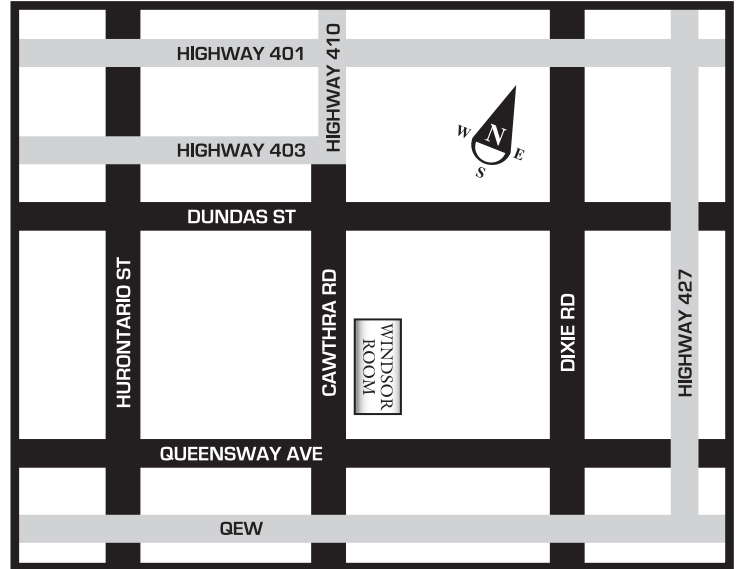

905.276.1161

www.boaden.com

905.276.1161

www.boaden.com

WINDSOR ROOM

North-East Corner of Cawthra Rd. & Queensway Ave.
Entrance from Cawthra Rd.

755 Queensway Ave. E.
Mississauga, ON. L4Y 4C3

WINDSOR ROOM

North-East Corner of Cawthra Rd. & Queensway Ave.
Entrance from Cawthra Rd.

755 Queensway Ave. E.
Mississauga, ON. L4Y 4C3

905.276.1161

www.boaden.com

905.276.1161

www.boaden.com

WINDSOR ROOM

North-East Corner of Cawthra Rd. & Queensway Ave.
Entrance from Cawthra Rd.

755 Queensway Ave. E.
Mississauga, ON. L4Y 4C3

WINDSOR ROOM

North-East Corner of Cawthra Rd. & Queensway Ave.
Entrance from Cawthra Rd.

755 Queensway Ave. E.
Mississauga, ON. L4Y 4C3