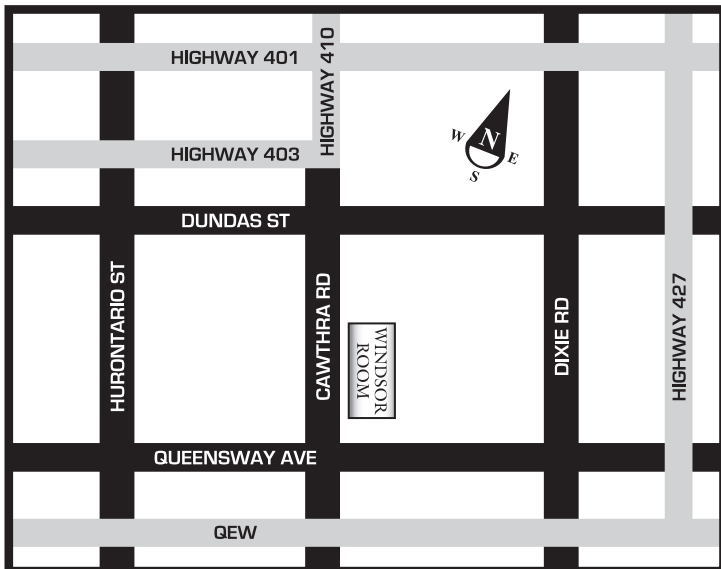

905.276.1161

www.boaden.com

905.276.1161

www.boaden.com

WINDSOR ROOM

North-East Corner of Cawthra Rd. & Queensway Ave.
Entrance from Cawthra Rd.

755 Queensway Ave. E.
Mississauga, ON. L4Y 4C3

WINDSOR ROOM

North-East Corner of Cawthra Rd. & Queensway Ave.
Entrance from Cawthra Rd.

755 Queensway Ave. E.
Mississauga, ON. L4Y 4C3

905.276.1161

www.boaden.com

905.276.1161

www.boaden.com

WINDSOR ROOM

North-East Corner of Cawthra Rd. & Queensway Ave.
Entrance from Cawthra Rd.

755 Queensway Ave. E.
Mississauga, ON. L4Y 4C3

WINDSOR ROOM

North-East Corner of Cawthra Rd. & Queensway Ave.
Entrance from Cawthra Rd.

755 Queensway Ave. E.
Mississauga, ON. L4Y 4C3