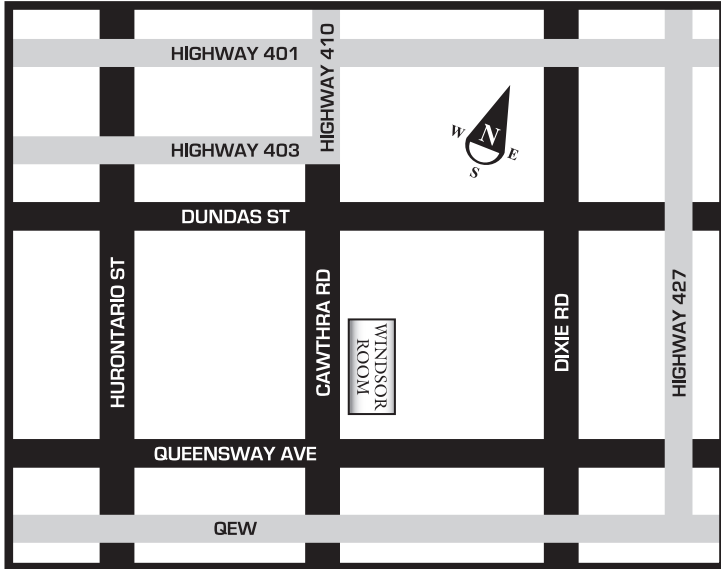

905.276.1161

www.boaden.com

905.276.1161

www.boaden.com

WINDSOR ROOM

North-East Corner of Cawthra Rd. & Queensway Ave.
Entrance from Cawthra Rd.

755 Queensway Ave. E.
Mississauga, ON. L4Y 4C3

WINDSOR ROOM

North-East Corner of Cawthra Rd. & Queensway Ave.
Entrance from Cawthra Rd.

755 Queensway Ave. E.
Mississauga, ON. L4Y 4C3

905.276.1161

www.boaden.com

905.276.1161

www.boaden.com

WINDSOR ROOM

North-East Corner of Cawthra Rd. & Queensway Ave.
Entrance from Cawthra Rd.

755 Queensway Ave. E.
Mississauga, ON. L4Y 4C3

WINDSOR ROOM

North-East Corner of Cawthra Rd. & Queensway Ave.
Entrance from Cawthra Rd.

755 Queensway Ave. E.
Mississauga, ON. L4Y 4C3